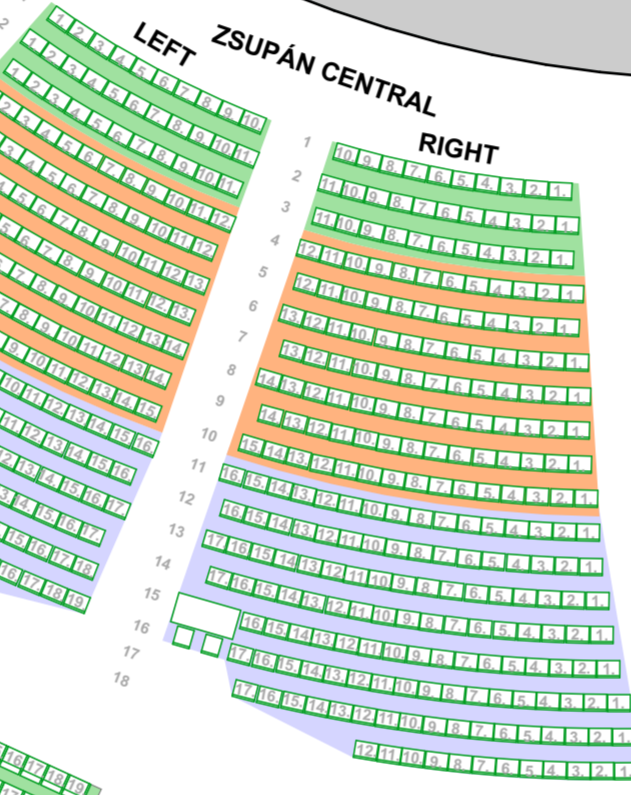

- Category 1
- Category 2
- Category 3
- Category 4
- Category 5

PARKING

TOILETS

WINE VILLAGE

FOOD TRUCKS

FOOD TRUCKS

CAROUSEL  
ORCHESTRA

TOKIO WING  
LEFT RIGHT

ZSUPÁN CENTRAL  
LEFT RIGHT

GAGA WING  
LEFT RIGHT

MAGUS TERACES  
I. II. III. IV.

KINCSEM BOXES  
I. II. III. IV.

ELEMÉR TRIBUNES  
I. II. III. IV.

TRIUMPH HILLS  
I. II. III.

RAJTA-RAJTA  
I. II. III. IV.

ASPIRANT ROWS  
LEFT RIGHT

GOURMAND BALKONES  
I. II. III. IV. V.

FOOD TRUCKS

FOOD TRUCKS