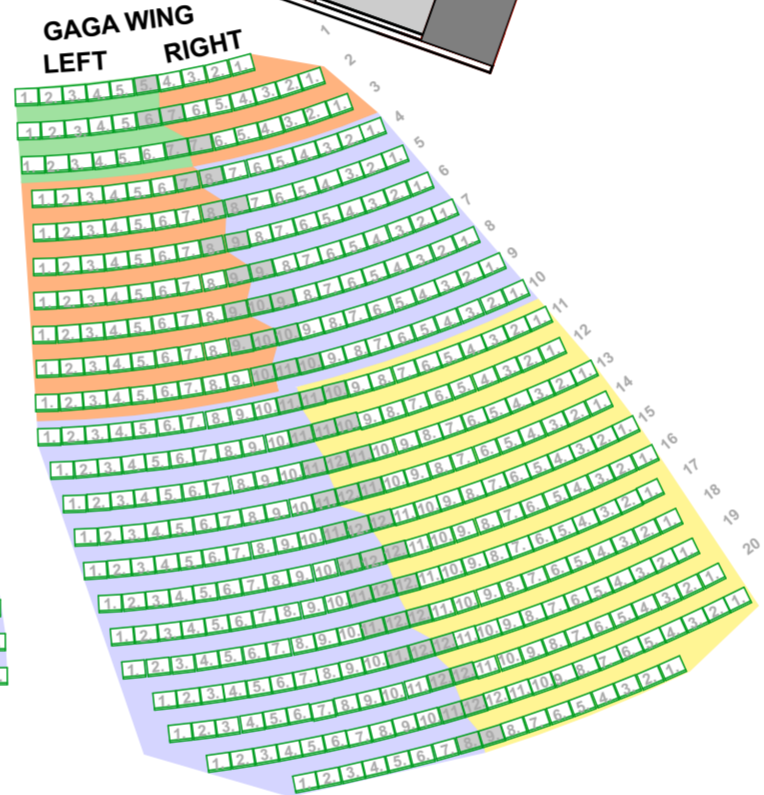

- Category 1
- Category 2
- Category 3
- Category 4
- Category 5

PARKING

TOILETS

WINE VILLAGE

FOOD TRUCKS

FOOD TRUCKS

CAROUSEL  
ORCHESTRA

TOKIO WING  
LEFT RIGHT

ZSUPÁN CENTRAL  
LEFT RIGHT

GAGA WING  
LEFT RIGHT

MAGUS TERACES  
I. II. III. IV.

KINCSEM BOXES  
I. II. III. IV.

ELEMÉR TRIBUNES  
I. II. III. IV.

TRIUMPH HILLS  
I. II. III.

RAJTA-RAJTA  
I. II. III. IV.

ASPIRANT ROWS  
LEFT RIGHT

GOURMAND BALKONES  
I. II. III. IV. V.

FOOD TRUCKS

FOOD TRUCKS